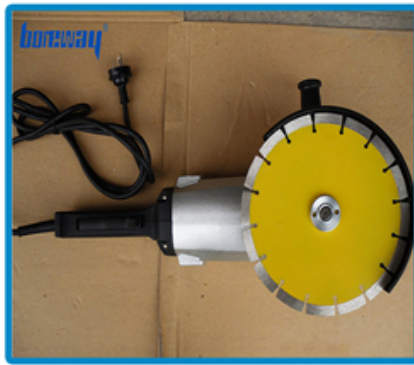

Boreway Machinery Co., Ltd.
www.diamondtools.top
www.boreway.com

D350 * 3.2 * 20 * 40mm * 50 / 60mm

Boreway Machinery Co., Ltd.
www.fordiamondtools.com
www.diamondtools.top

300mm