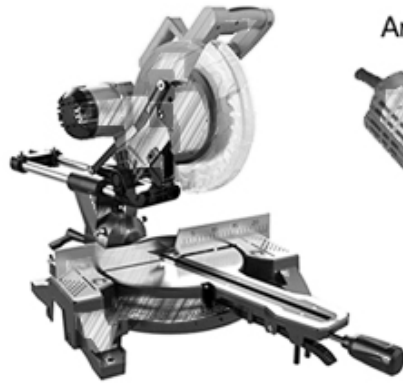

Multi-function cutting machine