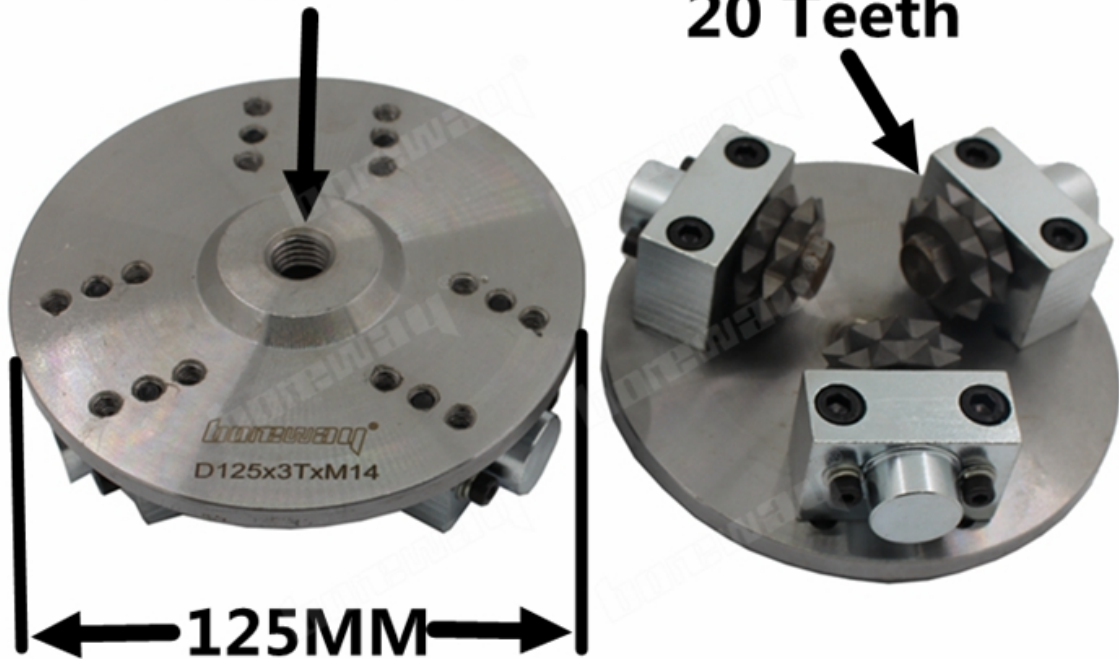

Connection:M14

20 Teeth