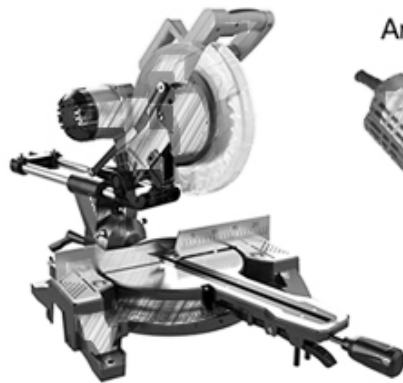

Multi-function cutting machine