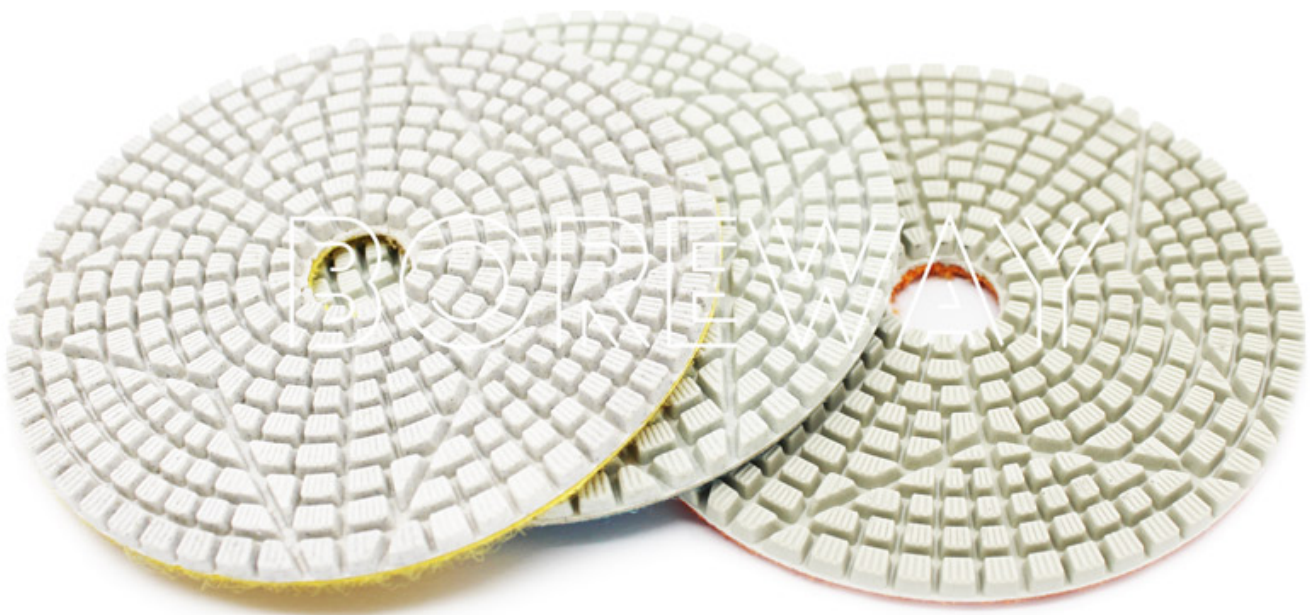

QUESTION 3

100	100	100	100	100
80 3	1 2 3	100	100	100
100 4				

Four Pointed Star Shape

Velcro Connections

Grit No.:1#, 2#, 3#

Used for polishing surface of marble, granite or other stone.

□□

□□□□ DHL □ UPS □ FedEx □ TNT □ EMS □