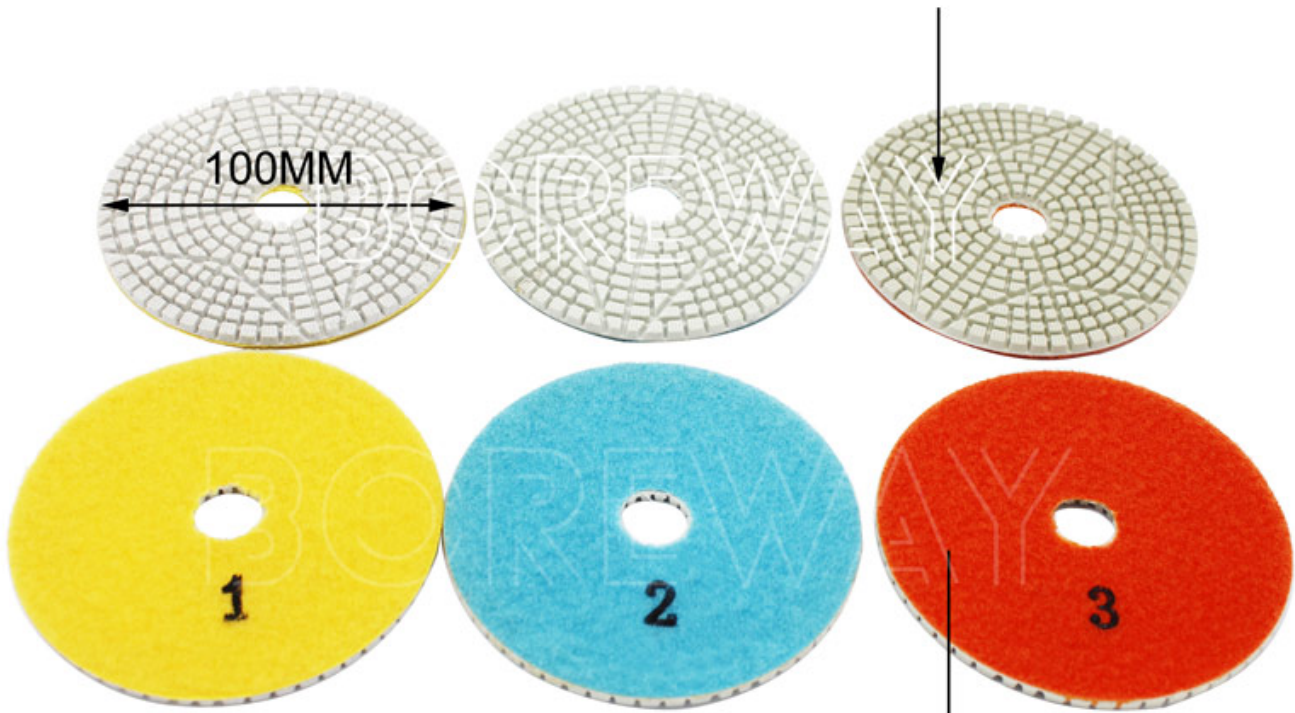

QUESTION

QUESTION 3

- 1.3
- 2.3
- 3. Bug
- 4.

ANSWER

- 1.
- 2.
- 3.
- 4.
- 5. 1 2 3 2 40-50
- 6.
- 7.
- 8. 3

QUESTION

QUESTION 3

100	4 100
grit no .:	1 2 3

QUESTION 3

100	100	100	100	100
80 3	1 2 3	100	100	100
100 4				

Four Pointed Star Shape

Velcro Connections

Grit No.:1#, 2#, 3#

Used for polishing surface of marble, granite or other stone.

□□

□□□□ DHL □ UPS □ FedEx □ TNT □ EMS □