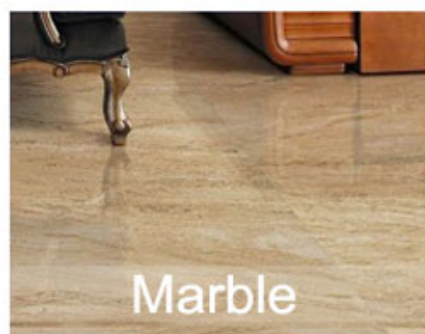

QUESTION 3

100	100	100	100	100
80 3	1 2 3	100	100	100
100 4				

Four Pointed Star Shape

Velcro Connections

Grit No.:1#, 2#, 3#

Used for polishing surface of marble, granite or other stone.

□□

□□□□ DHL □ UPS □ FedEx □ TNT □ EMS □