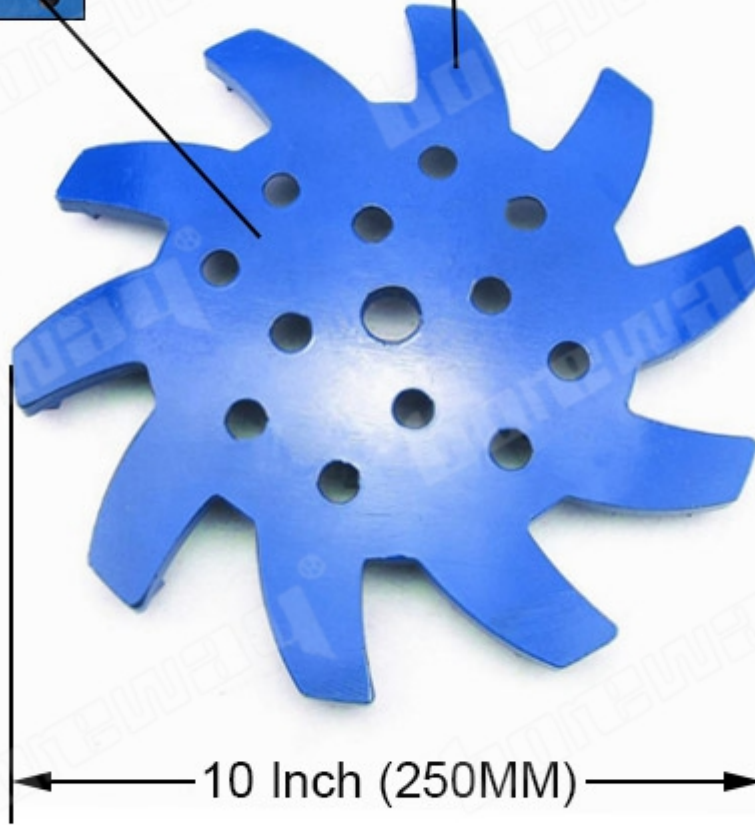

Surface: Color Painting