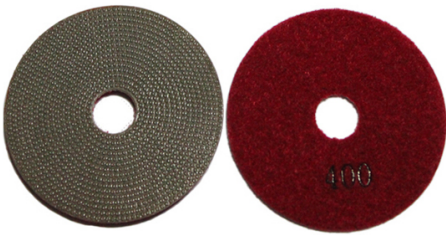

Boreway Machinery Co., Ltd.
www.diamondtools.top
www.boreway.com

Boreway Machinery Co., Ltd.
www.diamondtools.top
www.boreway.com