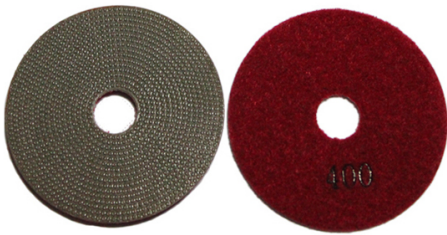

Boreway Machinery Co., Ltd.
www.diamondtools.top
www.boreway.com

Boreway Machinery Co., Ltd.
www.diamondtools.top
www.boreway.com