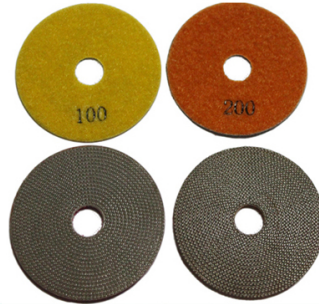

Boreway Machinery Co., Ltd.
www.diamondtools.top
www.boreway.com

Boreway Machinery Co., Ltd.
www.diamondtools.top
www.boreway.com