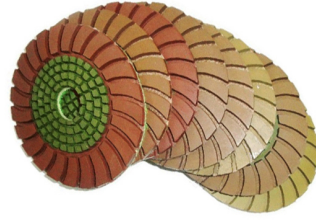

Boreway Machinery Co., Ltd.
www.diamondtools.top
www.boreway.com