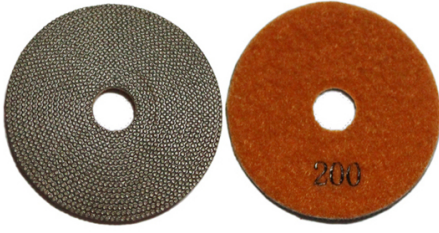

Boreway Machinery Co., Ltd.
www.diamondtools.top
www.boreway.com

أسود وأبيض برتقالي ألواح تلميع:

Boreway Machinery Co., Ltd.
www.diamondtools.top
www.boreway.com