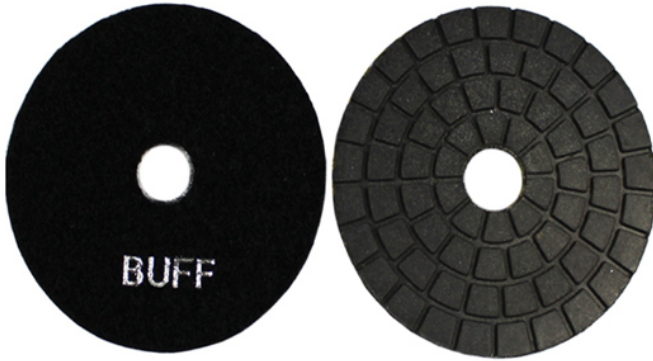

Boreway Machinery Co., Ltd.
www.diamondtools.top
www.boreway.com

أسود وأبيض برتقالي ألواح تلميع: