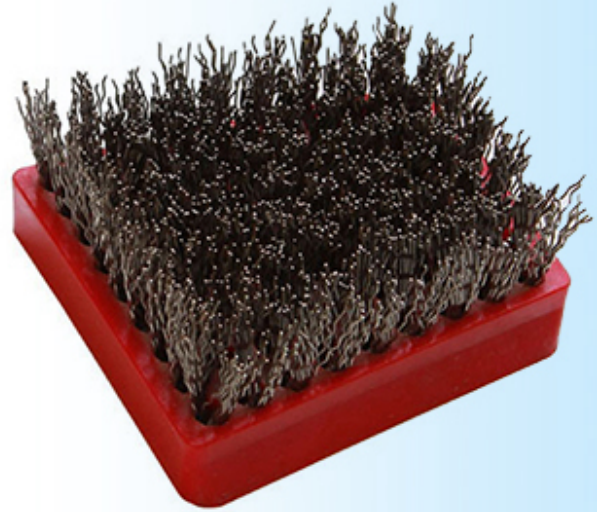

boneway®

Multi size steel brushes

التعبئة & أمب؛ توصيل