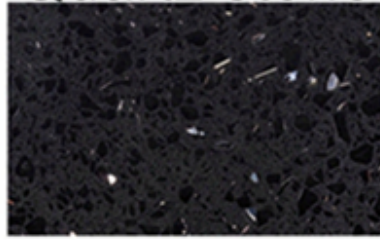

boreway®

Raw materials

To meet your demands for cutting different materials, such as granite, marble, quartz stone, sandstone, microcrystalline stone, volcanic rock, concrete, glass, ceramics, masonry etc. Different segments recipe were been developed by our company.

boreway® Multi size diamond wire saws

Marble

Granite

Concrete

Quartz stone

Sandstone

Volcanic rocks

Bridge reconstruction