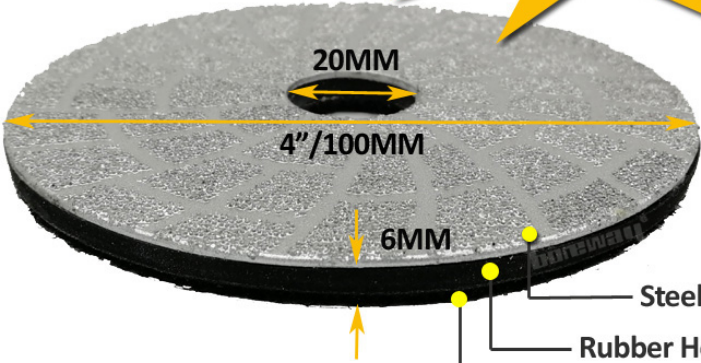

# VACUUM BRAZED DIAMOND GRINDING DISC / PAD

- DRY or WET WORKING
- HIGH PROFESSIONAL QUALITY
- WIDE APPLICATION:

Granite Marble Stone  
Tile brick Concrete

**Fast &  
Long Life**

- Steel Core with Diamond Coated
- Rubber Helps to Improve Adhesive Strength
- Nylon Buckle Fitting on the Backer