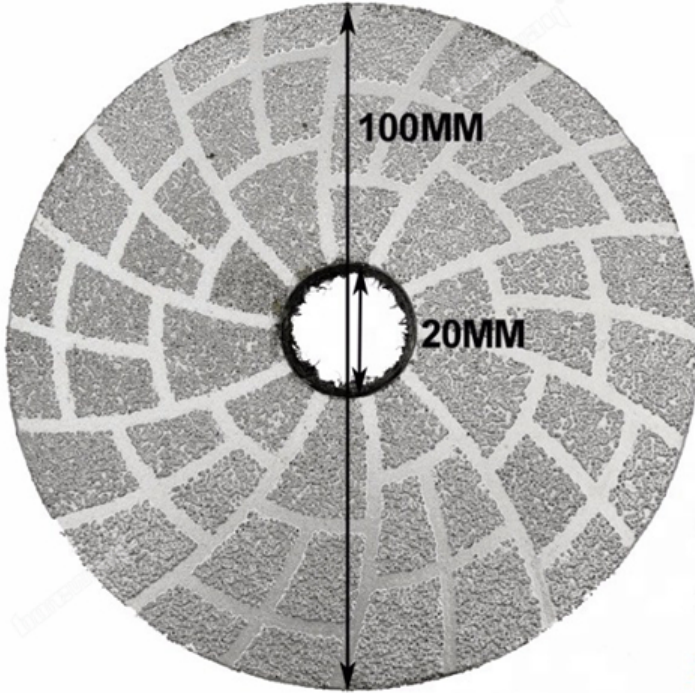

VACCUM BRAZED DIAMOND GRINDING DISC