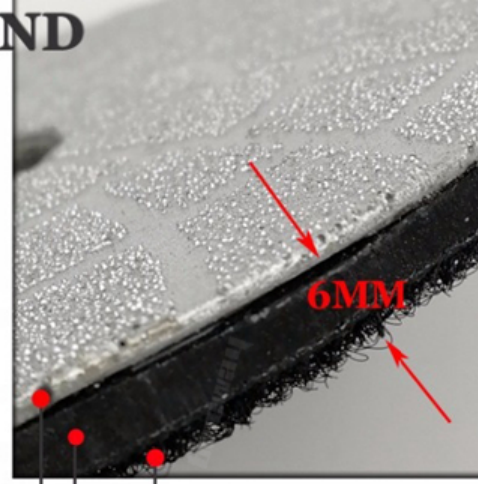

- Very High Efficiency
- Very Long Working Life
- Very Wide Application