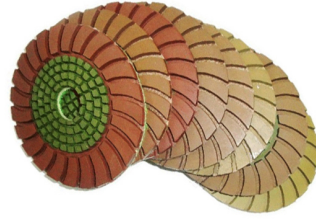

Boreway Machinery Co., Ltd.
www.diamondtools.top
www.boreway.com