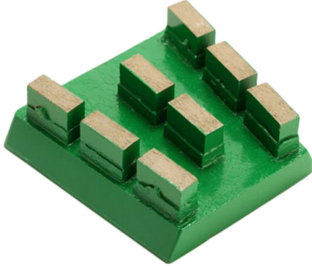

Boreway Machinery Co., Ltd.
www.diamondtools.top
www.boreway.com

Resin Frankfurt Abrasive

Applicable for the polishing of different kinds/color marble slabs with low cost,fast glossing,high gloss and good polishing effect.

Description	Color	Package(PCS/PTN)	Weight(KG/PTN)
Resin Frankfurt	400#,600#,800# 1000#,1200#,1500#	36	17