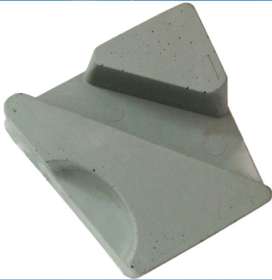

Boreway Machinery Co., Ltd.
www.diamondtools.top
www.boreway.com