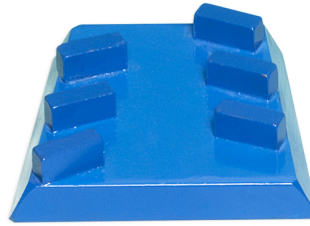

Boreway Machinery Co., Ltd.
www.diamondtools.top
www.boreway.com