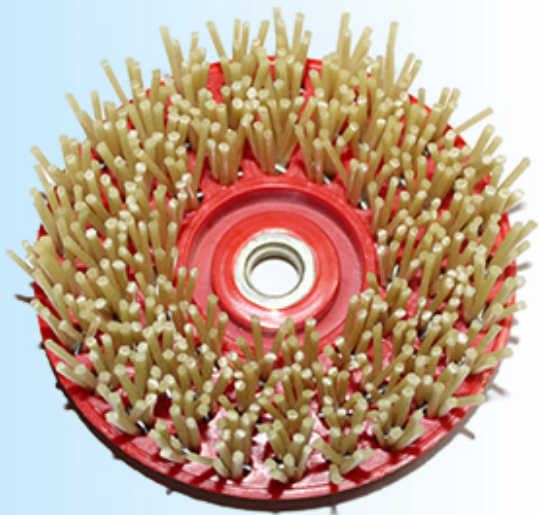

boneway® Multi size diamond brushes