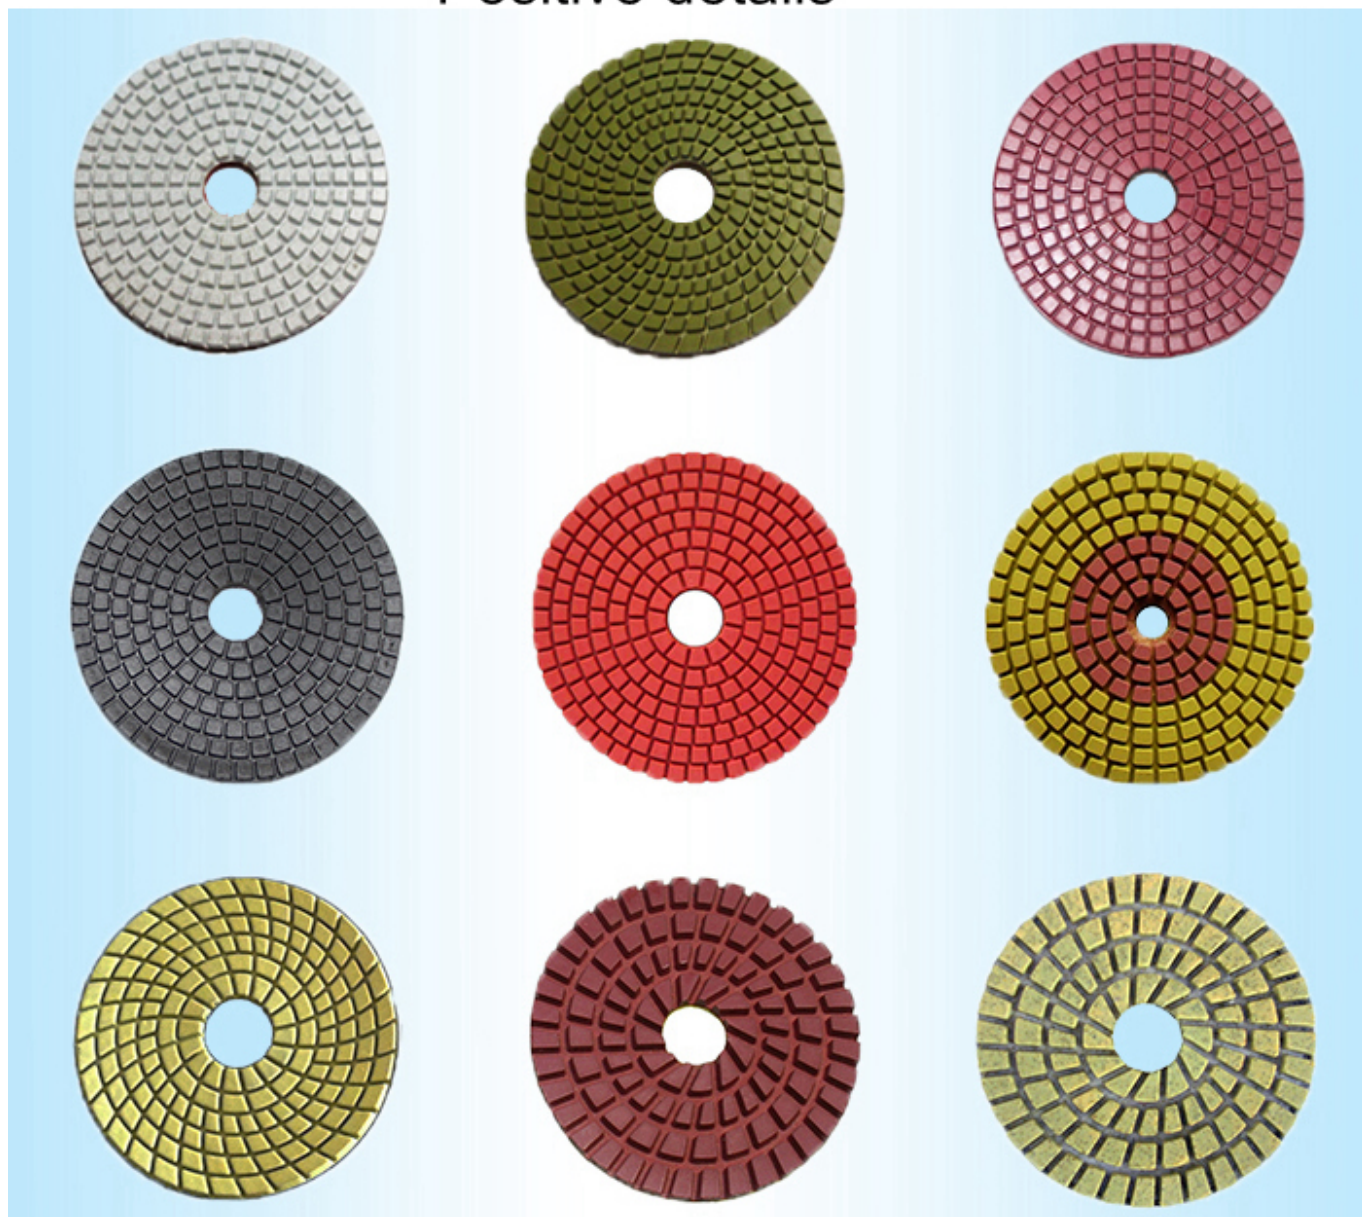

Other specifications can be customized according to requirements.

Specification:

Specification of wet use diamond polishing pads:

Brand	Boreway
Name	Diamond polishing pads
Diameter	3" 4" 5" 6" 7"
Materials	Diamond powder and resin
Grit	50# 100# 200# 400# 800# 1500# 3000#
Applicable machines	Angle grinder handheld grinder floor grinding machines
Applicable materials	Marble granite quartz concrete ceramic tiles and so on

Nylon adhesive cloth, strong adhesive

These colors and sizes are for reference only. We have more colors and sizes to choose from. If you want know more details, please contact us.

Applicable machines

Applicable materials