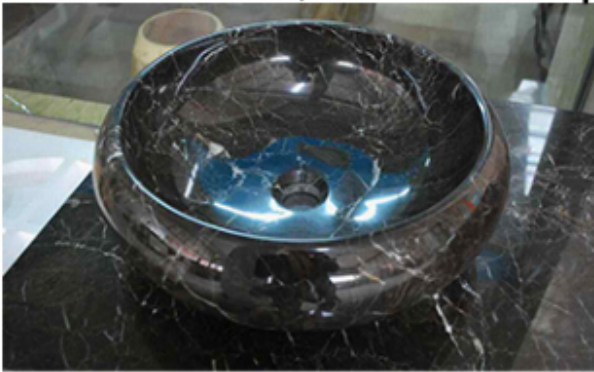

Wash basin, countertop Concrete and epoxy floor

Packing & delivery