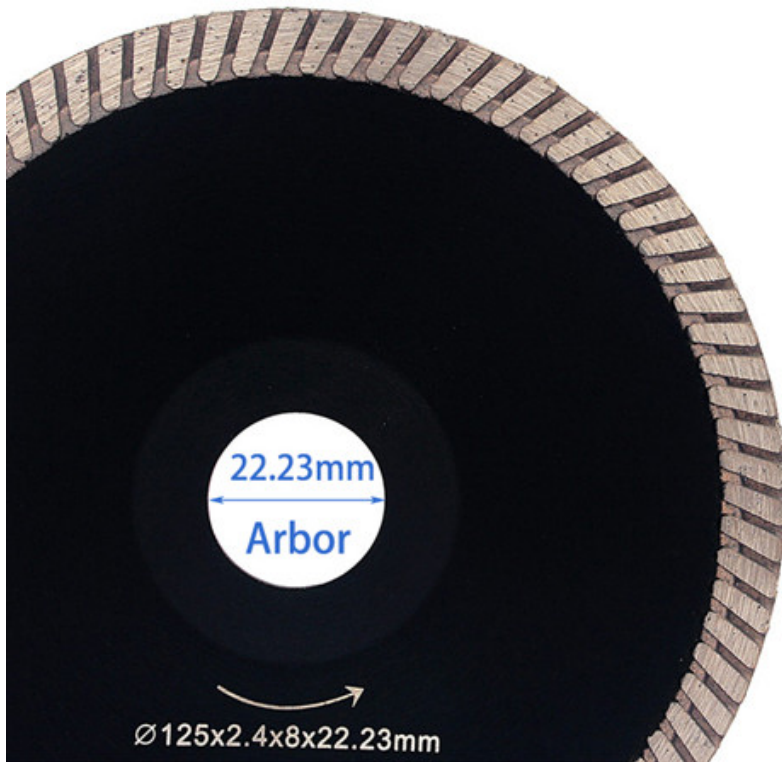

Outer Diameter: 125mm

Segment Height: 8mm

Segment Thickness: 2.4mm

Saucer shaped is easy for curved cutting and good for sinkhole application.