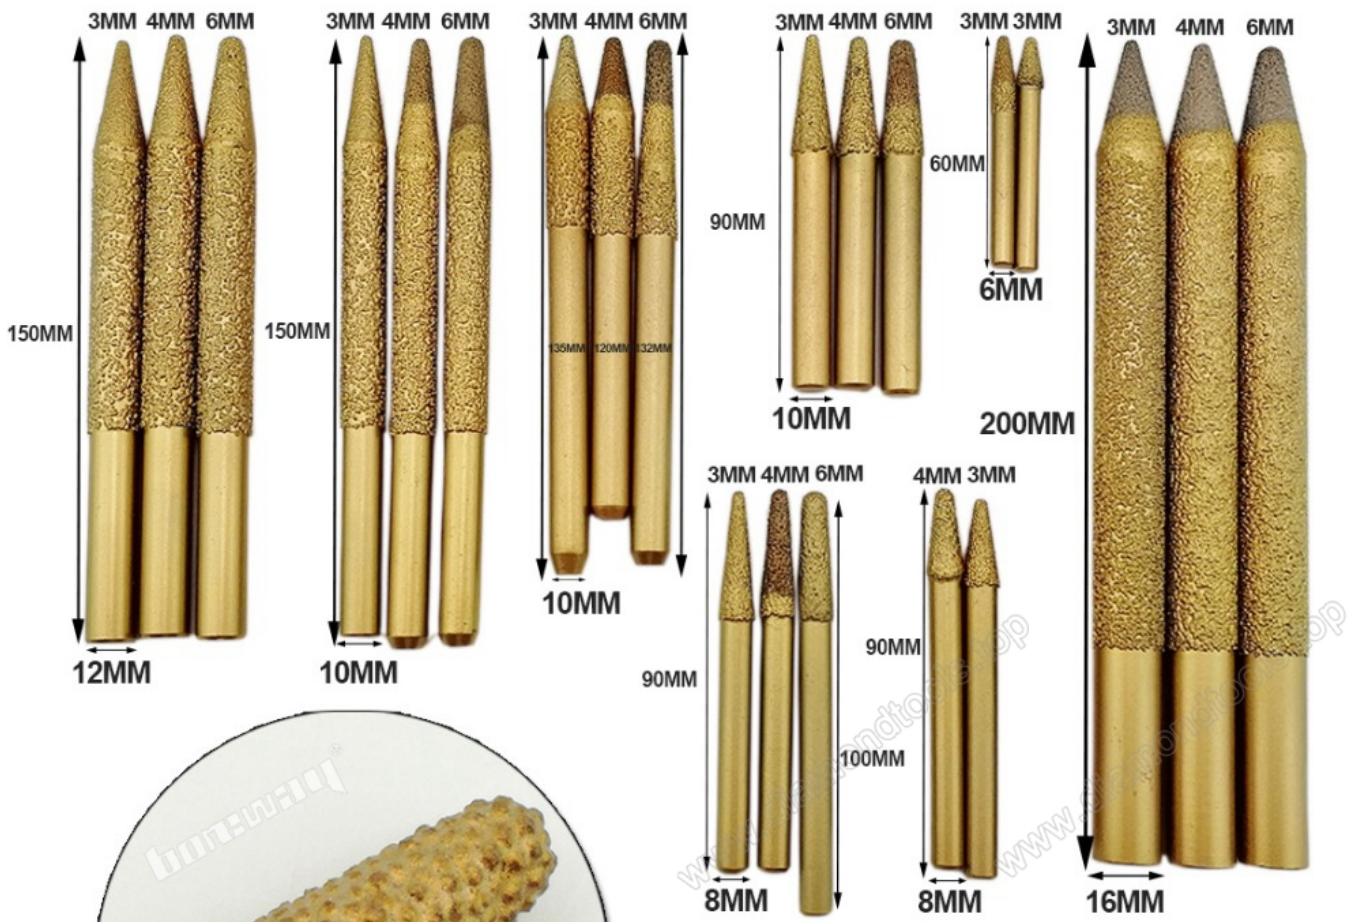

# CNC DIAMOND ENGRAVING BITS