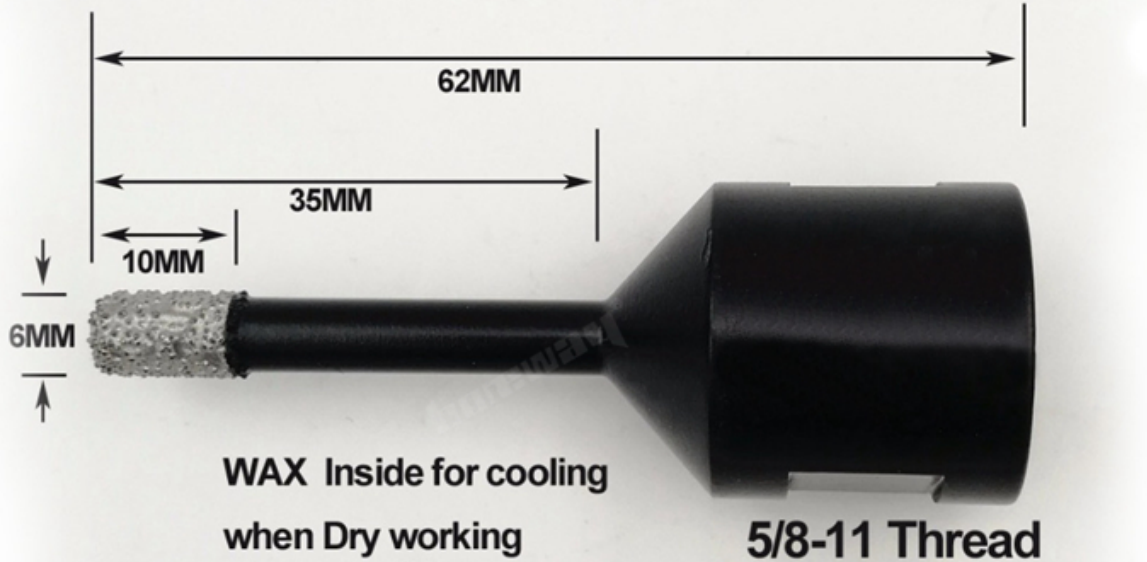

boreway®

6MM (1/4")

WAX Inside for cooling
when Dry working

Boreway Machinery Co., Ltd.
www.diamondtools.top
www.boreway.com

boreway®

Boreway Machinery Co., Ltd.
www.diamondtools.top
www.boreway.com

10 mm

10MM (3/8")