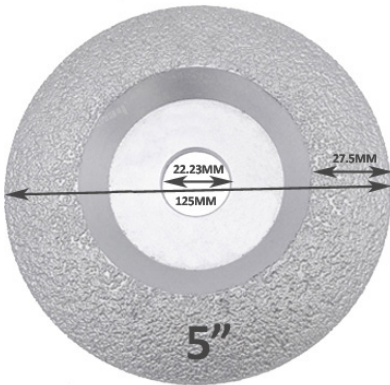

Spécification:

Vmeule diamantée brasée au diamant acuum pour toutes les pierres et matériaux de construction

Diamètre	Ennuyer	Grits
4 pouces / 100mm	22.23mm (7/8 ")	30/40 #
4.5inch / 115mm	22.23mm (7/8 ")	30/40 #
5 pouces / 125mm	22.23mm (7/8 ")	30/40 #

VACUUM BRAZED DIAMOND GRINDING DISC

Grit #30/40

- Convex Type
- High Quality Diamond Vacuum brazed on the core

- Wide Application

Marble
Granite
Stone
Tile
Brick
Steel
Plastic

.....

VACUUM BRAZED DIAMOND GRINDING WHEEL

DIA :100MM/115MM/125MM

>>>>CONVEX DESIGN

>>>Wide Application:
Dry Grinding Marble
stone granite Tile
Steel Plastic.....

Diamond
Grit #30/40

100mm Vmeule diamantée brasée au diamant acum roue de meulage price