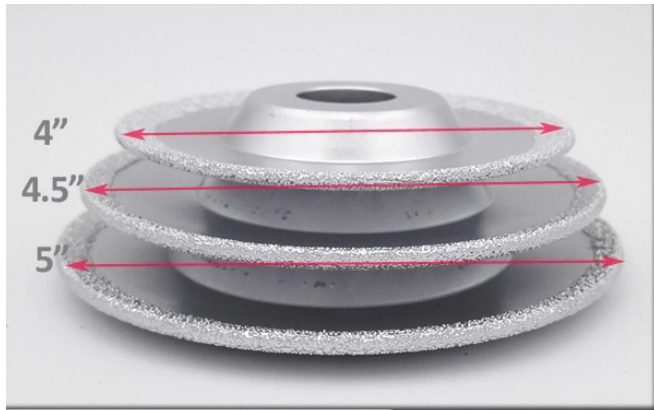

VACUUM BRAZED DIAMOND GRINDING DISC

Grit #30/40

- Convex Type
- High Quality Diamond Vacuum brazed on the core

- Wide Application

Marble
Granite
Stone
Tile
Brick
Steel
Plastic

.....

VACUUM BRAZED DIAMOND GRINDING WHEEL

DIA :100MM/115MM/125MM

>>>>CONVEX DESIGN

>>>Wide Application:
Dry Grinding Marble
stone granite Tile
Steel Plastic.....

Diamond
Grit #30/40

100mm Vmeule diamantée brasée au diamant acum roue de meulage price