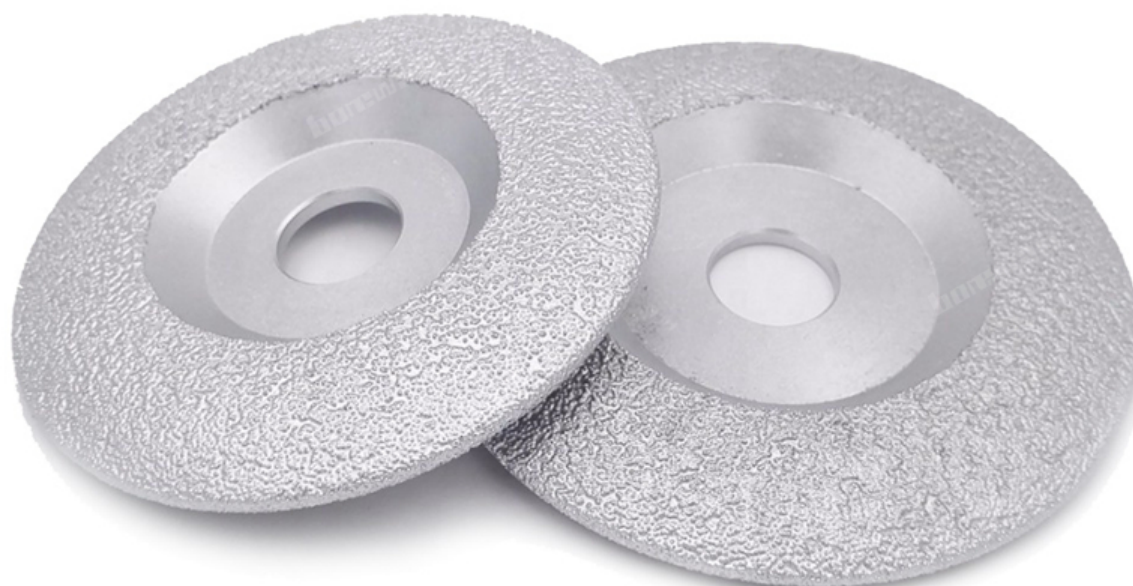

Boreway Machinery Co., Ltd.
www.diamondtools.top
www.boreway.com

Plus connexes Turbo Meule, Pls cliquez ici: [Meule diamantée](#)

Emballage & Livraison:

1. Outils d'emballage dans des caisses en carton;
2. Lorsque les outils sont en grande quantité, ils sont emballés dans des caisses en bois.