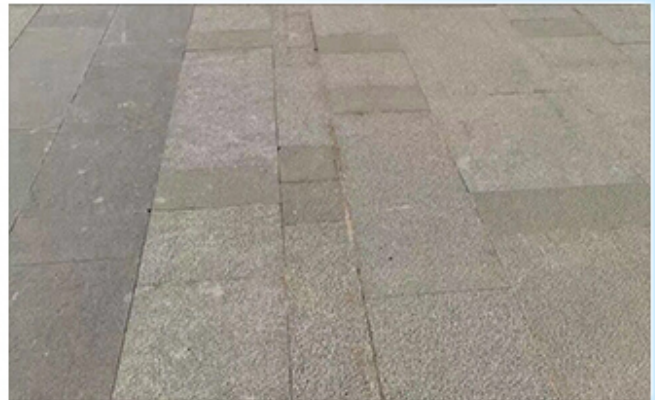

Remarquer:

1. Avant d'acheter, veuillez fournir le modèle de la machine.
2. Veuillez fournir le matériel avant l'achat.
3. Autres spécifications peuvent être personnalisées selon les exigences.

Produits connexes:

[Brosses abrasives anciennes en diamant:](#)