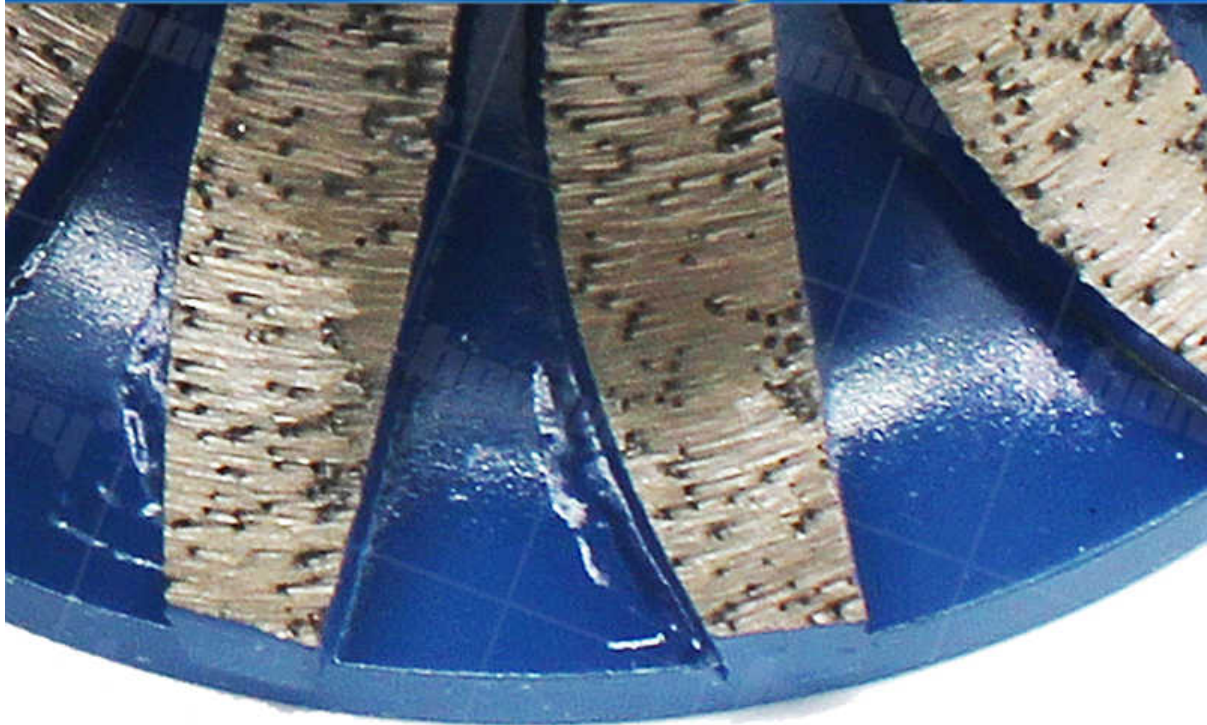

1 V40

2

3.CNC

V40

Portable Diamond Router Bit

Boreway Machinery Co.,Ltd
www.diamondtools.top
www.boreway.net

Boreway Machinery Co.,Ltd
www.diamondtools.top
www.boreway.net

Boreway Machinery Co.,Ltd
www.diamondtools.top
www.boreway.net