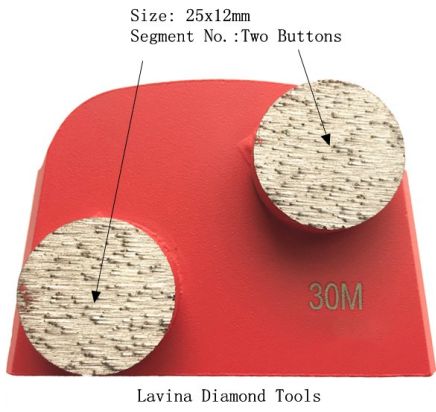

Lavina 25x12mm

Item	Lavina 25x12mm
Quantity	16 30 50 120
Material	
Grade	
Condition	+
Notes	
Notes	
Notes	

Lavina 25x12mm

4000-5500 psi

2500-4000 psi

2500 psi

5500 psi

Lavina 25x12mm