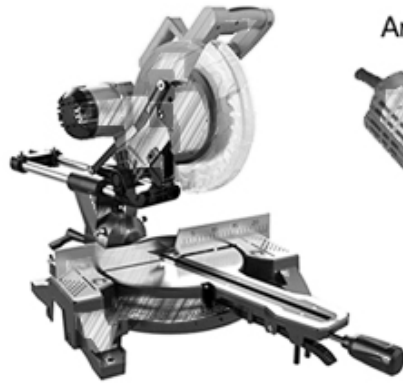

Multi-function cutting machine

Boreway Machinery Co.,Ltd
www.fordiamondtools.com
www.diamondtools.top