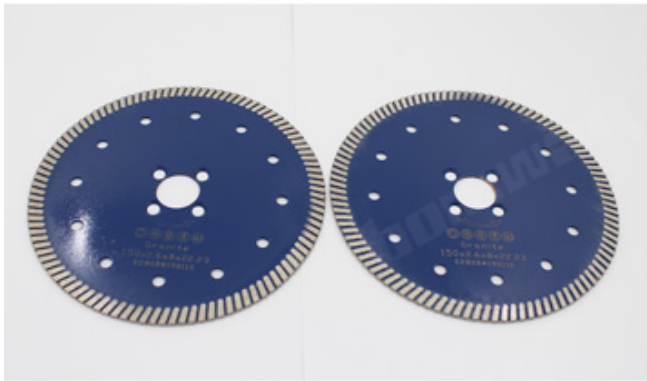

pk

Other supplier blade cutting effect

100% original diamond 90% original diamond

1

Segment Thickness(mm)

Narrow Tooth Continuous Turbo Rim

150
S

□□□□□