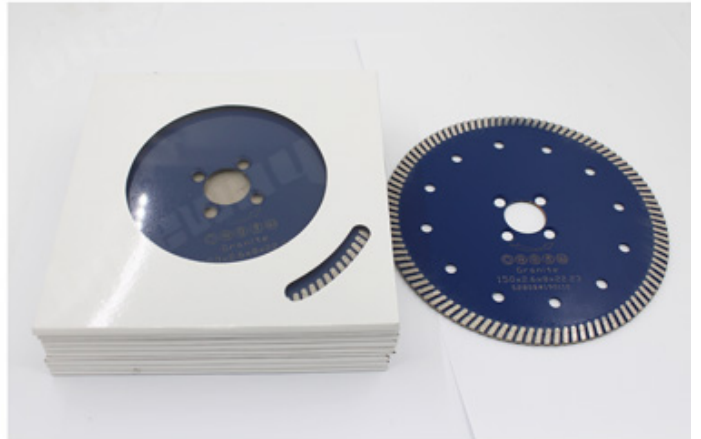

pk

Other supplier blade cutting effect

100% original diamond 90% original diamond

1

Segment Thickness(mm)

Narrow Tooth Continuous Turbo Rim

150
S

□□□□□