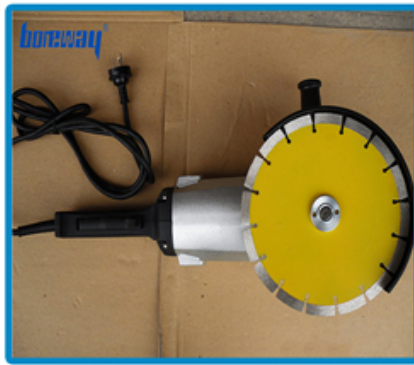

Boreway Machinery Co.,Ltd
www.fordiamondtools.com
www.diamondtools.top

Boreway Machinery Co.,Ltd
www.fordiamondtools.com
www.diamondtools.top

350