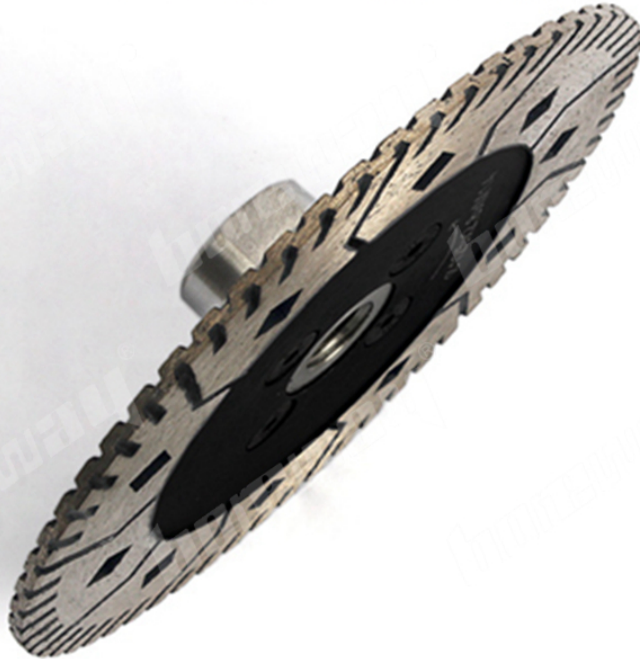

Boreway Machinery Co., Ltd.
www.diamondtools.top
www.boreway.com

boreway®