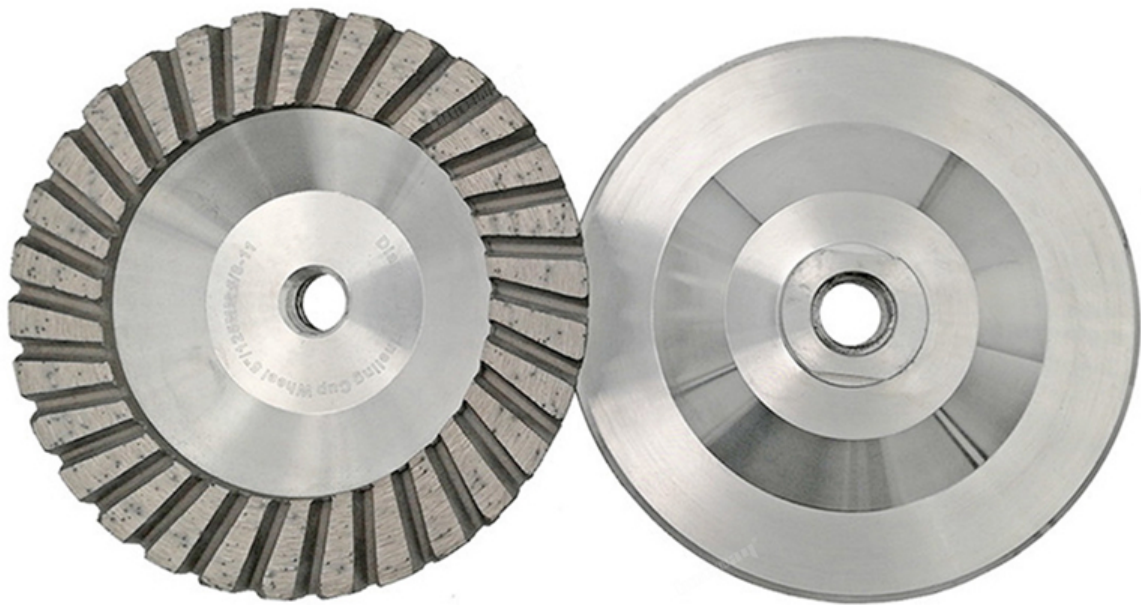

boreway®

Boreway Machinery Co., Ltd.
www.diamondtools.top
www.boreway.com

boreway®

Boreway Machinery Co., Ltd.
www.diamondtools.top
www.boreway.com

DIAMOND TURBO GRINDING WHEEL

Professional Quality

High efficiency and long life

#30 Coarse

Aluminum Based

M14

5/8-11

boreway®

Boreway Machinery Co., Ltd.
www.diamondtools.top
www.boreway.com

boreway®

Boreway Machinery Co., Ltd.
www.diamondtools.top
www.boreway.com