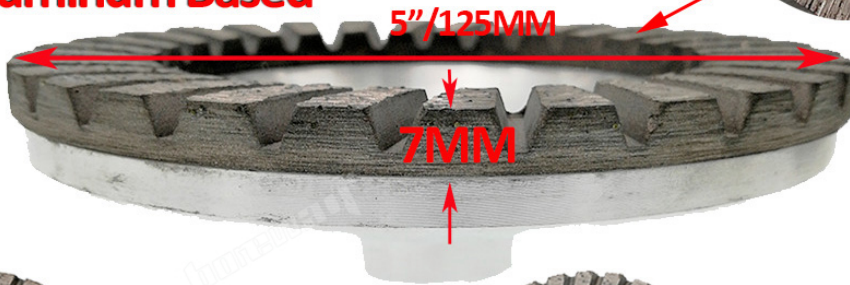

boreway®

Boreway Machinery Co., Ltd.
www.diamondtools.top
www.boreway.com

boreway®

Boreway Machinery Co., Ltd.
www.diamondtools.top
www.boreway.com

DIAMOND TURBO GRINDING WHEEL

Professional Quality

High efficiency and long life

#30 Coarse

Aluminum Based

M14

5/8-11

boreway®

Boreway Machinery Co., Ltd.
www.diamondtools.top
www.boreway.com

boreway®

Boreway Machinery Co., Ltd.
www.diamondtools.top
www.boreway.com