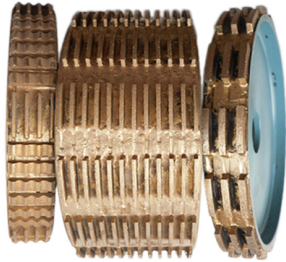

Boreway Machinery Co., Ltd.
www.diamondtools.top
www.boreway.com

Boreway Machinery Co., Ltd.
www.diamondtools.top
www.boreway.com

Boreway Machinery Co., Ltd.
www.diamondtools.top
www.boreway.com