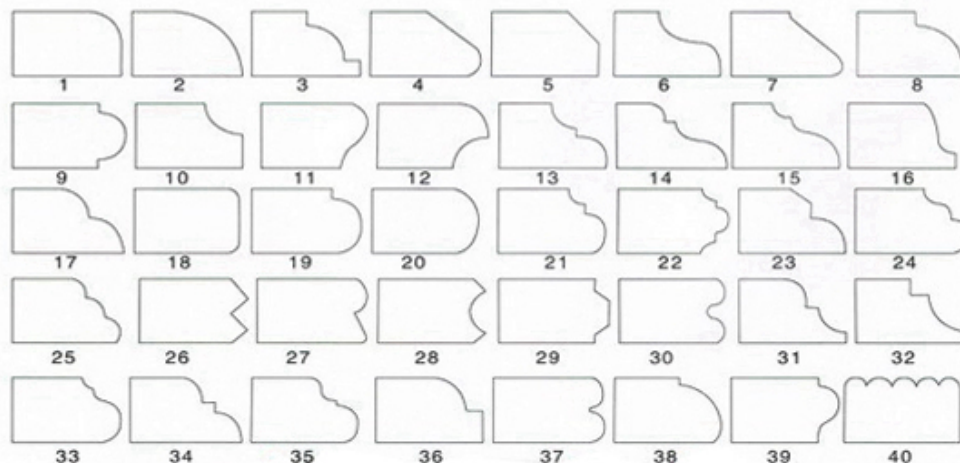

异形磨边效果 Type of profile stone

□□□□□□□□□□

Name	Special Shape Diamond Grinding Wheel
Model	BW-DGW
Diameter	100mm - 5000mm
Thickness	10mm 15mm 20mm 25mm 30mm 40mm 50mm
Grit	30# - 1000#
Applicable Materials	Marble, Granite, Quartz, Artificial Stone and Other stone
Applicable Machine	Portable grinding machine Edge Cutting machine
Shape	Customized according to the needs