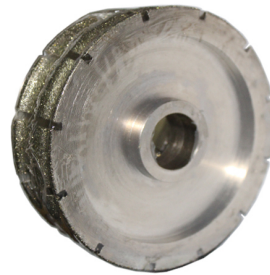

Boreway Machinery Co., Ltd.
www.diamondtools.top
www.boreway.com

Boreway Machinery Co., Ltd.
www.diamondtools.top
www.boreway.com

Boreway Machinery Co., Ltd.
www.diamondtools.top
www.boreway.com